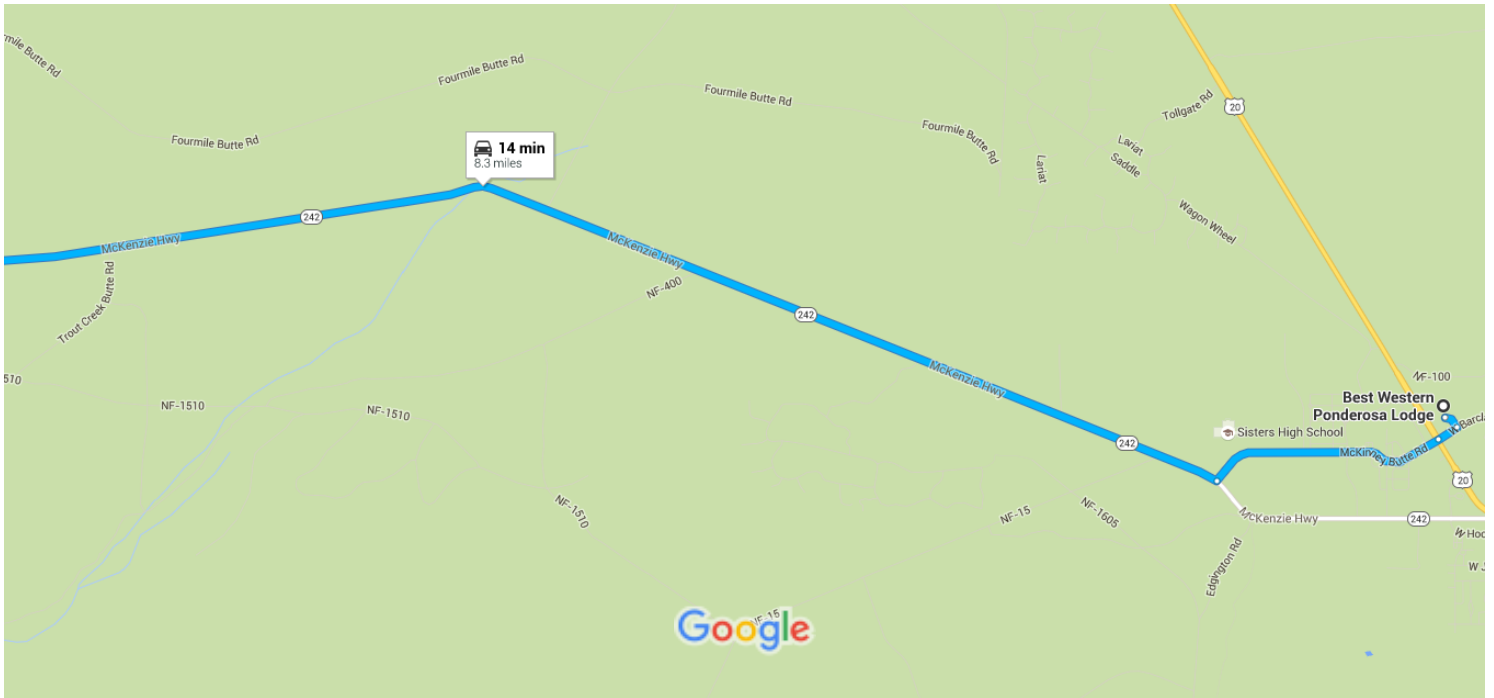

Best Western Ponderosa Lodge to Hwy 242 Seasonal Closure Gate

Drive 8.3 miles, 14 min

Map data ©2016 Google 2000 ft

Best Western Ponderosa Lodge

500 U.S. 20, Sisters, OR 97759

- ↑ 1. Head east toward W Barclay Dr 341 ft

- ➔ 2. Turn right onto W Barclay Dr 449 ft

- ↑ 3. Continue onto McKinney Butte Rd 0.9 mi

- ➔ 4. Turn right onto OR-242 W 7.2 mi
i Destination will be on the left

Hwy 242 Seasonal Closure Gate

Old McKenzie Highway, Blue River, OR 97413

These directions are for planning purposes only. You may find that construction projects, traffic, weather, or other events may cause conditions to differ from the map results, and you should plan your route accordingly. You must obey all signs or notices regarding your route.